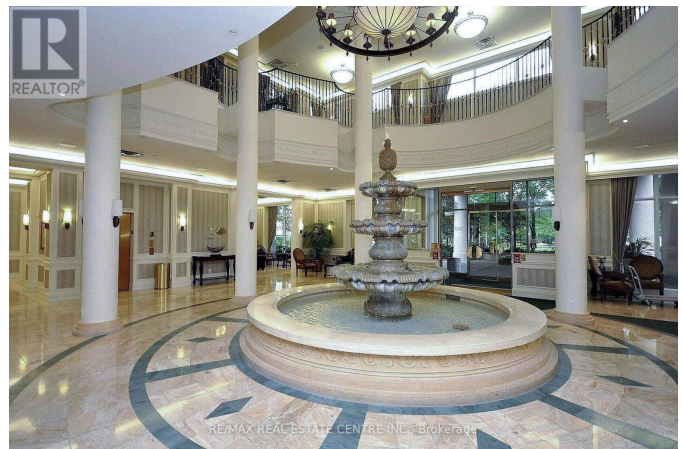

# \$859,900 - 1905 - 35 KINGS BRIDGE CIRCLE W

**Listing ID: W9238763**

**\$859,900**

2 Bedrooms, 2 Bathrooms Single Family

1905 - 35 KINGS BRIDGE CIRCLE W,  
Mississauga, Ontario, L5R3Z5

Stunning! Gorgeous Large Corner unit,  
Unobstructed View! Tridel built \*\*  
Skymark West \*\*Great Location\*\*  
Luxurious living, 2 Parking Spots + 1  
Locker, Very well maintained, shows  
10+++ Large 2 Bedrooms + 2 Full Baths,  
Unit Freshly Painted. Lots of Storage Space.  
Modern layout, Lots of Natural Light.>>  
Close to All Amenities, Shops, Restaurants,  
Bank, Public transit, Future LRT & easy  
access to Major Hwys, DON'T MISS OUT!  
(id:54154)