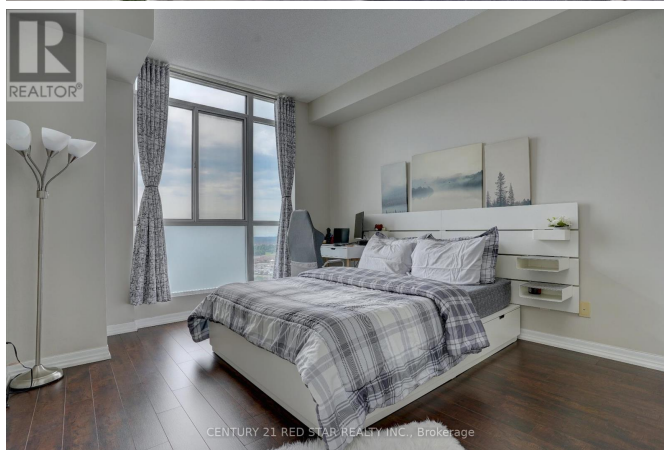

## Listing ID: W9238380

**\$699,000**

3 Bedrooms, 2 Bathrooms Single Family

1908 - 225 WEBB DRIVE, Mississauga,  
Ontario, L5B3Y5

Experience luxury living in the heart of Mississauga! This upscale 2BR + Den condo offers unparalleled convenience and stunning views. Situated in Central Mississauga, within walking distance to Square One and the Living Arts Centre. Easy access to major highways (403, 401, and QEW) ensures seamless travel. Unobstructed panoramic views of the city and the Lake from your huge balcony. Upgraded kitchen with granite countertops and stainless steel appliances, floor-to-ceiling windows for lots of sunlight. Laminate flooring throughout. Don't miss the opportunity to experience luxury living at its finest! (id:54154)