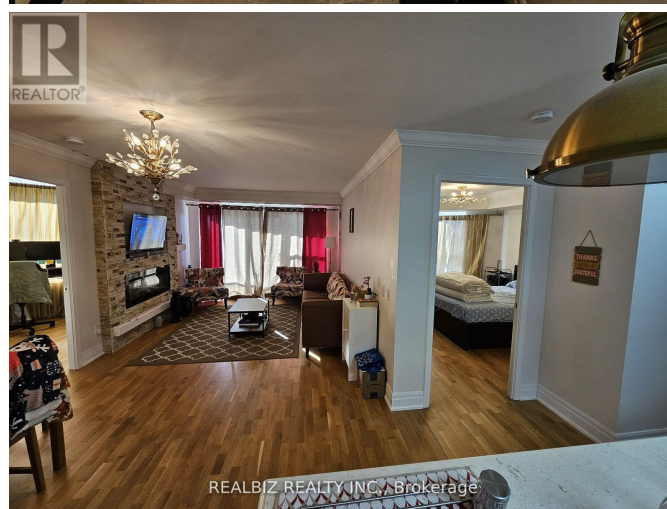

## Listing ID: W9146858

**\$3200.00 / Monthly**

2 Bedrooms, 2 Bathrooms Single Family

2221 - 25 KINGSBRIDGE GARDEN CIRCLE, Mississauga, Ontario, L5R4B1

Location!! Welcome to this 2 Bedroom/2 Washroom unit in the highly sought after Skymark Towers! The unit boasts high end fixtures and kitchen appliance with beautiful engineered hardwood flooring. Great location with easy access to major highways, transit, shops, restaurants, close to Square One and Celebration Square. You don't want to miss this. Unit can also be rented unfurnished if needed. (id:54154)