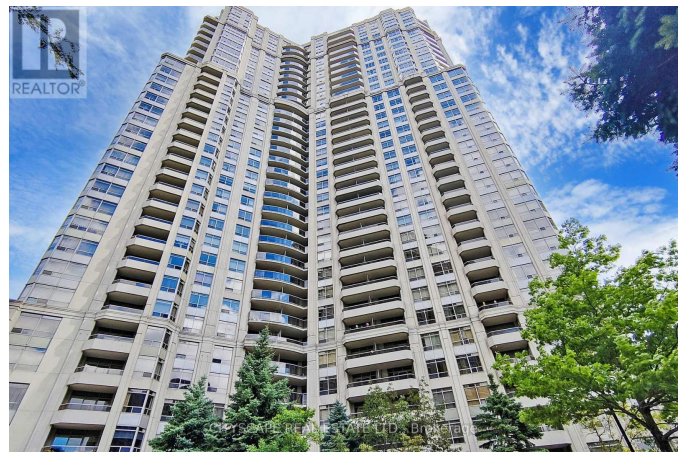

\$844,900 - 1110 - 35 KINGSBRIDGE GARDEN CIRCLE

Listing ID: W9047615

\$844,900

3 Bedrooms, 2 Bathrooms Single Family

1110 - 35 KINGSBRIDGE GARDEN CIRCLE, Mississauga, Ontario, L5R3Z5

Modern luxury condo residences, with open balcony w/ wonderful south east panoramic views. Fully renovated. Den can be used as third bedroom with walking closet. Custom made kitchen with SS appliances, combined marble and hardwood floors, granite kitchen. 2 parking spots near alleviators (Fits bike too) and a large locker. 30,000 Sq.Ft. of recreation, 24Hr concierge, guest suites, Indoor pool, Sauna, Gym, Billiards, Party Room, Tennis/Squash & Racket Ball, virtual golf, too many to list. Steps to transit, locker size 6F,W*12F.L*9F.H (id:54154)