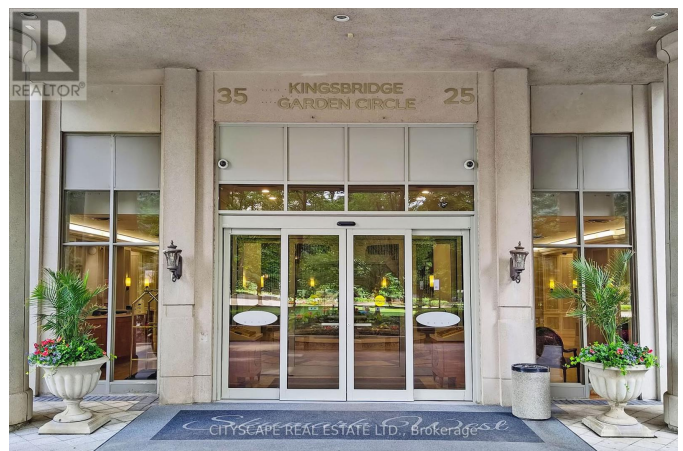

\$844,900 - 1110 - 35 KINGSBRIDGE GARDEN CIRCLE

Listing ID: W9047615

\$844,900

3 Bedrooms, 2 Bathrooms Single Family

1110 - 35 KINGSBRIDGE GARDEN CIRCLE, Mississauga, Ontario, L5R3Z5

Modern luxury condo residences, with open balcony w/ wonderful south east panoramic views. Fully renovated. Den can be used as third bedroom with walking closet. Custom made kitchen with SS appliances, combined marble and hardwood floors, granite kitchen. 2 parking spots near alleviators (Fits bike too) and a large locker. 30,000 Sq.Ft. of recreation, 24Hr concierge, guest suites, Indoor pool, Sauna, Gym, Billiards, Party Room, Tennis/Squash & Racket Ball, virtual golf, too many to list. Steps to transit, locker size 6F,W*12F.L*9F.H (id:54154)