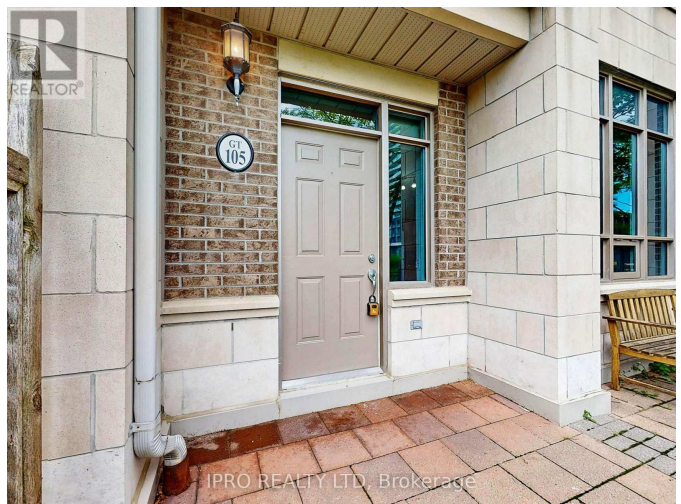

\$935,955 - 105 - 388 PRINCE OF WALES DRIVE

Listing ID: W9045064

\$935,955

3 Bedrooms, 3 Bathrooms Single Family

105 - 388 PRINCE OF WALES DRIVE,
Mississauga, Ontario, L5B0A1

Three Bedroom Town Home At Daniels
One Park Tower**2 Tandem**Parking
Spots**Amazing Location As You Are
Walking Distance To Square
One**Sheridan College**Ymca**The
Go**Mississauga Transit**Retail
Shopping**Groceries & Much More**You
Will Have Access To Exceptional
Amenities Including An Indoor
Pool**Jacuzzi**Sauna**Fitness
Centre**24 Hour Concierge**A Party
Room On The 38th Floor With Breathtaking
Views**Enjoy Two Separate Entrances As
Well As Your Own Private Patio.
(id:54154)