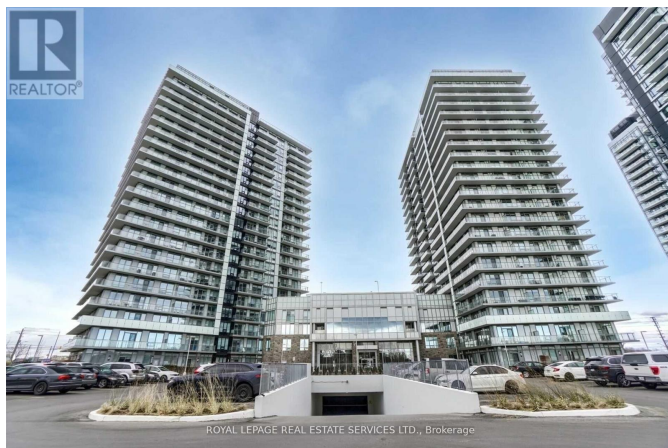

# \$728,000 - 1506 - 4655 METCALFE AVENUE

## Listing ID: W9043703

**\$728,000**

3 Bedrooms, 2 Bathrooms Single Family

1506 - 4655 METCALFE AVENUE,  
Mississauga, Ontario, L5M0E7

Erin Square By Pemberton Group Is A Walker's Paradise! Steps To Erin Mills Town Centre's Endless Shops & Dining, Top Local Schools, Credit Valley Hospital, Quick Hwy Access & More! Landscaped Grounds & Gardens, W/ Rooftop Outdoor Pool, Terrace & Bbqs, Party Room, Study Lounge, Fitness Club & More! Perfect Place To Call Home! \*\*\*\* EXTRAS \*\*\*\* 9' Smooth Ceilings, 7 1/2" Wide Plank Laminate Flooring Throughout, Porcelain Floor Tiles In Bathroom, Stainless Appliances, Stone Counter Tops. (id:54154)