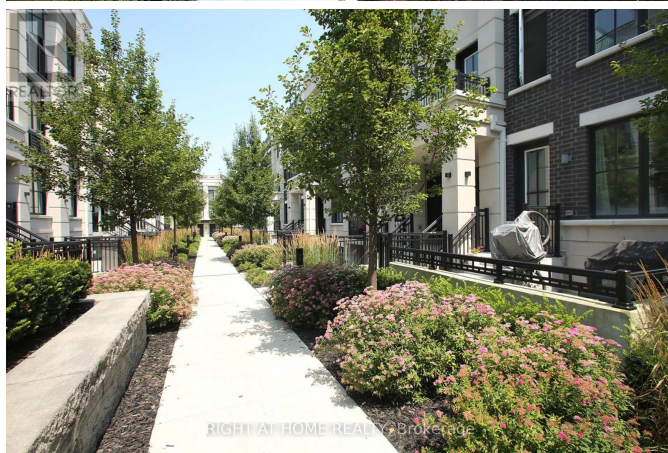

# \$899,999 - 510 - 657 CRICKLEWOOD DRIVE

## Listing ID: W9035970

**\$899,999**

2 Bedrooms, 3 Bathrooms Single Family

510 - 657 CRICKLEWOOD DRIVE,  
Mississauga, Ontario, L5E0B8

Amazing opportunity to own a stunning Exec Condo Townhouse in prestigious Mineola. The unit features large 400 plus sqf. roof top terrace with amazing view. Bright and open concept with 9' ceilings. Stunning Kitchen & Living space. S/S Appliances, Laminate Flooring and separate dining area. In-suite Laundry. Spacious principal bedroom with 3 Pc ensuite bathroom. Large second bedroom. Perfect location to walk to the lake. Vibrant shops/restaurants. Close to Hwys and 2 GO stations. Don't miss out! (id:54154)