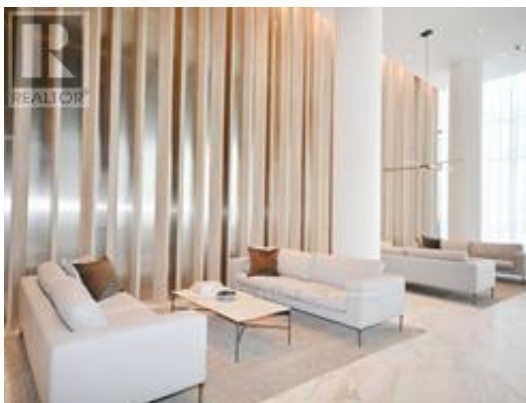

\$2525.00 / Monthly - 515 - 3900 CONFEDERATION PARKWAY

Listing ID: W8308148

\$2525.00 / Monthly

2 Bedrooms, 1 Bathrooms Single Family

515 - 3900 CONFEDERATION
PARKWAY, Mississauga, Ontario,
L5B0M3

Welcome To This Flagship Building - M City Condo!! This Brand New State Of The Art Building Has Everything To Offer Including 24 Hr Concierge, Game Room With Kid's Play Zone, Rooftop Terrace, Pool, Splash Pad, Bbq Lounge With F/P, And Much More. This Open-Concept 1 Br Plus Den Unit And Wrap-Around Balcony Offer Breathtaking Unobstructed Views, Built-In Appliances In The Kitchen, Minutes From Shopping, Parks, Transit, And Major Hwy. **** EXTRAS **** B/I Fridge, Stove, B/I Dishwasher, C/ Microwave, Washer & Dryer, Unit Comes With Smart Home Technology Powered By Rogers. (id:54154)