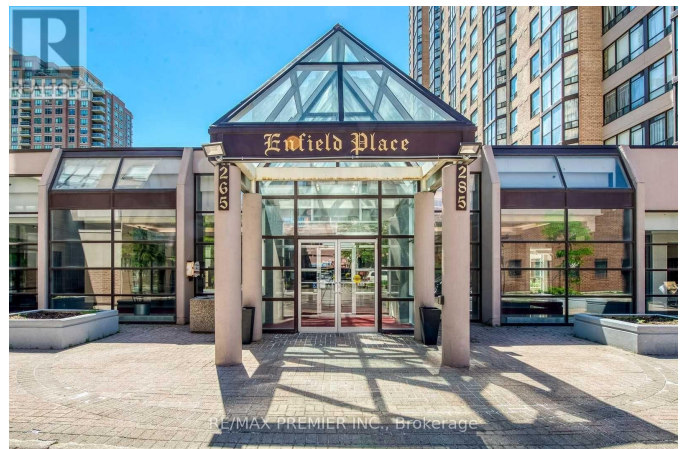

\$2900.00 / Monthly - 1809 - 285 ENFIELD PLACE

Listing ID: W8307040

\$2900.00 / Monthly

3 Bedrooms, 2 Bathrooms Single Family

1809 - 285 ENFIELD PLACE, Mississauga,
Ontario, L5B3Y6

Beautiful Corner Unit With Magnificent View. Close to all Amenities. Internet and cable included with rent. Property Available For You. Just Move In. EnSuite Bathroom, W/I Closet, Den Over Looking Japanese Garden, With Floor To Ceiling Windows. Photos taken 3 years ago after rental, now it's occupied. Property Available as of June 10th. **** EXTRAS **** Washer And Dryer. Stainless Steel (Stove, Fridge, Exhaust Fan, Dishwasher) All Light Fixtures And All Window Coverings (id:54154)