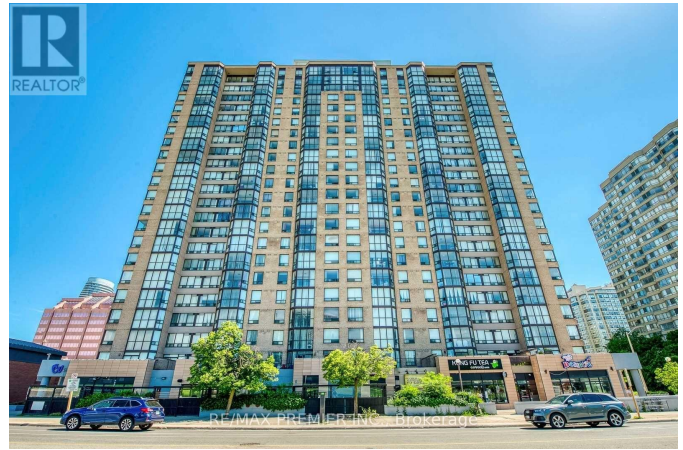

\$2900.00 / Monthly - 1809 - 285 ENFIELD PLACE

Listing ID: W8307040

\$2900.00 / Monthly

3 Bedrooms, 2 Bathrooms Single Family

1809 - 285 ENFIELD PLACE, Mississauga,
Ontario, L5B3Y6

Beautiful Corner Unit With Magnificent View. Close to all Amenities. Internet and cable included with rent. Property Available For You. Just Move In. EnSuite Bathroom, W/I Closet, Den Over Looking Japanese Garden, With Floor To Ceiling Windows. Photos taken 3 years ago after rental, now it's occupied. Property Available as of June 10th. **** EXTRAS **** Washer And Dryer. Stainless Steel (Stove, Fridge, Exhaust Fan, Dishwasher) All Light Fixtures And All Window Coverings (id:54154)