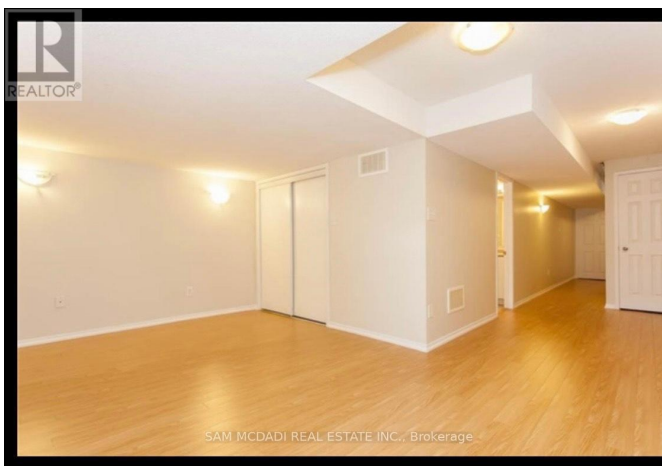

## Listing ID: W8291692

**\$899,000**

3 Bedrooms, 4 Bathrooms Single Family

86 - 5255 PALMETTO PLACE,  
Mississauga, Ontario, L5M0H2

Discover a highly sought-after unit in Churchill Meadows! Setting itself apart from others, this home boasts one of the best layouts, designed to optimize space. The spacious open-concept living room and kitchen create an inviting atmosphere. The expansive kitchen offers a rare feature - overlooking a generously-sized private backyard! With a total living area of 1765 sqft, this property built by Daniels Homes includes a thoughtfully finished basement by the builder, featuring a large family room and a 4PC bathroom. \*\*\*\* EXTRAS \*\*\*\* This property features a prime location, conveniently close to lots of amenities including the popular food district at Ridgeway Plaza, shops, malls, major highways, hospitals, and schools. (id:54154)