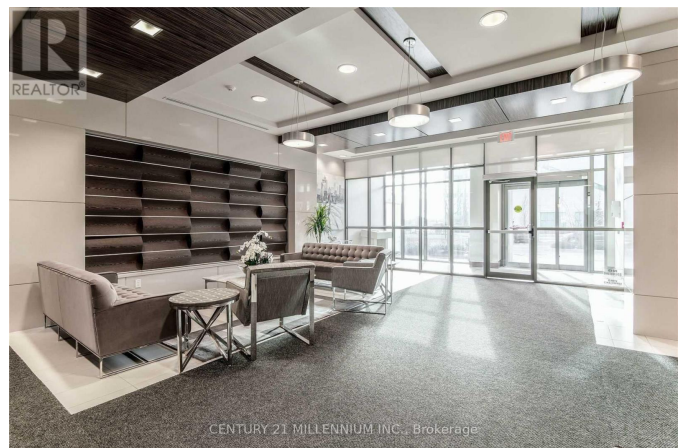

## Listing ID: W8267194

**\$564,500**

1 Bedrooms, 1 Bathrooms Single Family

#1602 -339 RATHBURN RD W,  
Mississauga, Ontario, L5B0K6

Welcome To Mirage! 2016 Conservatory Group Built, Highly Reputed Building In The Heart Of CityCentre. This Beautiful And Spacious 1 Br Unit Boasts Of Stainless Steel Appliances Kitchen Appliances, Granite Kitchen, An Open Concept Layout, Floor To Ceiling Windows In The Main Bedroom And More! Enjoy Stunning Unobstructed Views Of The Square One Area. Just Mins Away From Public Transit, Sq1 Shopping Mall, Living Arts Centre, Ymca, Sheridan College! \*\*\*\* EXTRAS \*\*\*\* S/S Fridge, S/S Stove, S/S Dishwasher, S/S B/I Microwave/Hoodrange, Washer & Dryer, Existing Elf's. 1 Parking Spot & 1 Locker Included! \*\*\*Photos From Prior Listing Before The Unit Was Occupied By Current Tenants\*\*\* (id:54154)