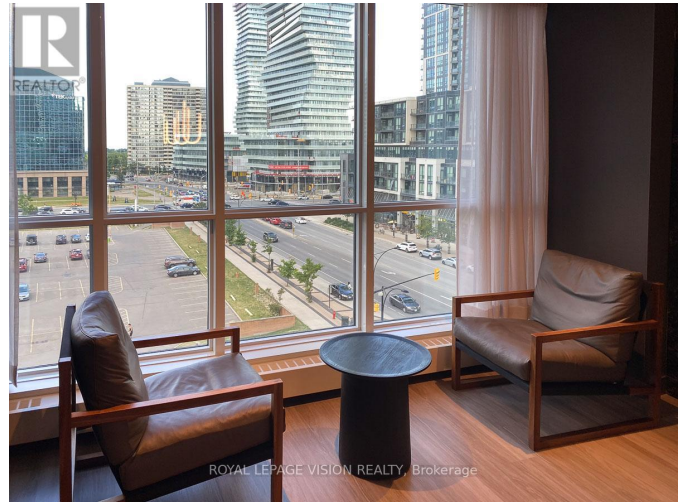

## Listing ID: W8233500

**\$579,000**

2 Bedrooms, 1 Bathrooms Single Family

#3801 -4065 CONFEDERATION PKWY  
N, Mississauga, Ontario, L5B0L4

Step into this sleek and newer condo, perched on a high floor, offering a panoramic view that bathes the space in natural light. This residence boasts a bright and spacious layout, with an extra den space providing versatility for a home office, guest room, or creative studio. The open concept living and dining area flows seamlessly. The kitchen features stainless steel appliances, a kitchen island, and stylish stone counters. Enjoy a large balcony and in-unit washer/dryer. Comes with a locker. Walking distance to Square One, Sheridan College, and steps to Mississauga Transit. Easy access to the 403 for convenient commuting. Experience modern urban living - schedule a viewing today! (id:54154)