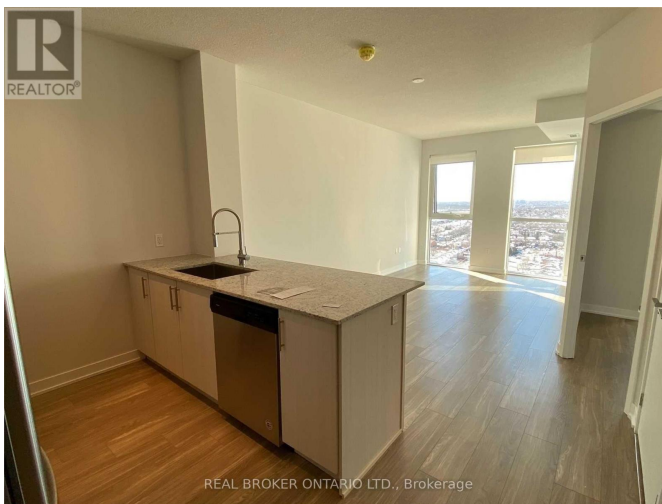

\$2650.00 / Monthly - 2011 - 4055 PARKSIDE VILLAGE DRIVE

Listing ID: W8231522

\$2650.00 / Monthly

2 Bedrooms, 1 Bathrooms Single Family

2011 - 4055 PARKSIDE VILLAGE
DRIVE, Mississauga, Ontario, L5B0K8

Stunning 1 Bedroom Plus Den Condo In 3 Year Old Block Nine Tower. Laminate Flooring Throughout (No Carpet). High Floor To Enjoy Beautiful Sunsets From Large Private Balcony. Modern Kitchen W/Breakfast Bar, Granite Countertops & S/S Appliances. Bright Primary Bedroom W/ Walk-In Closet. Ensuite Laundry. Fantastic Building Amenities. Conveniently Located Steps From Square One Mall, Sheridan College, Celebrations Square & Many Restaurants. Minutes From HWY 403. (id:54154)