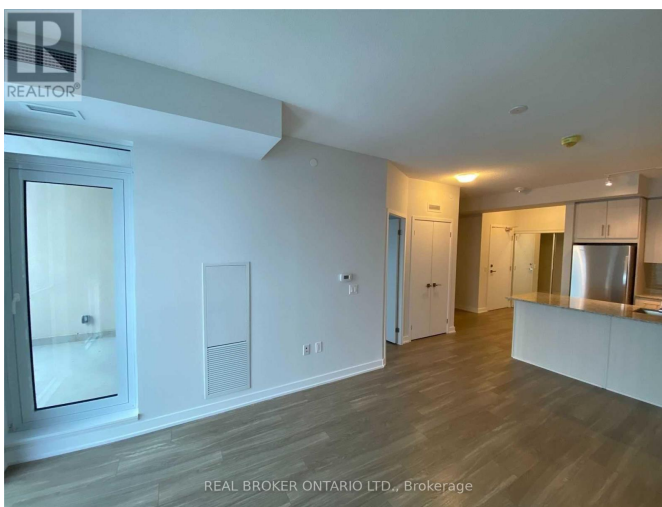

\$2650.00 / Monthly - 2011 - 4055 PARKSIDE VILLAGE DRIVE

Listing ID: W8231522

\$2650.00 / Monthly

2 Bedrooms, 1 Bathrooms Single Family

2011 - 4055 PARKSIDE VILLAGE
DRIVE, Mississauga, Ontario, L5B0K8

Stunning 1 Bedroom Plus Den Condo In 3 Year Old Block Nine Tower. Laminate Flooring Throughout (No Carpet). High Floor To Enjoy Beautiful Sunsets From Large Private Balcony. Modern Kitchen W/Breakfast Bar, Granite Countertops & S/S Appliances. Bright Primary Bedroom W/ Walk-In Closet. Ensuite Laundry. Fantastic Building Amenities. Conveniently Located Steps From Square One Mall, Sheridan College, Celebrations Square & Many Restaurants. Minutes From HWY 403. (id:54154)