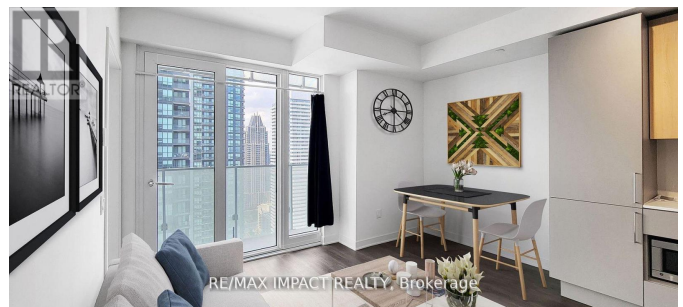

## Listing ID: W8014432

**\$539,888**

1 Bedrooms, 1 Bathrooms Single Family

#2910 -3900 CONFEDERATION PKWY,  
Mississauga, Ontario, L5B0M3

Welcome To M City Condo. Luxury Condo Living In 1Br 1Wr (404 Sqft Living Area) Super Gorgeous Condo Located In The Heart Of Mississauga. Building Amenities Such As: Seasonal Outdoor Skating Rink, 24Hr Concierge, Private Dining Rm With Chef's Kitchen, Event Space, Games Rm W/Kids Play Zone, State Of The Art Gym & Sauna Make You Feel Hotel Style Living. A Massive Balcony To Enjoy The Mississauga Down Town Views And An Outdoor Saltwater Pool & Poolside Umbrellas & A Big Rooftop Terrace Perfect For Entertaining Guests. Minutes Away From Square1, Sheridan College, Restaurants, Night Life, Living Arts Center, Cinemas, Public Transit, Celebration Square, Hwy 401/403. Modern Finishes With Brand New High Quality Appliances. 1 Parking Included And Also Rogers Smart Homes Technology/ Rogers Internet Is Included. A Must See!! \*\*\*\* EXTRAS \*\*\*\* \*\*\*Assignment Sale\*\*\* . Tentative Final Closing Is In Spring-Summer 2024 (id:54154)