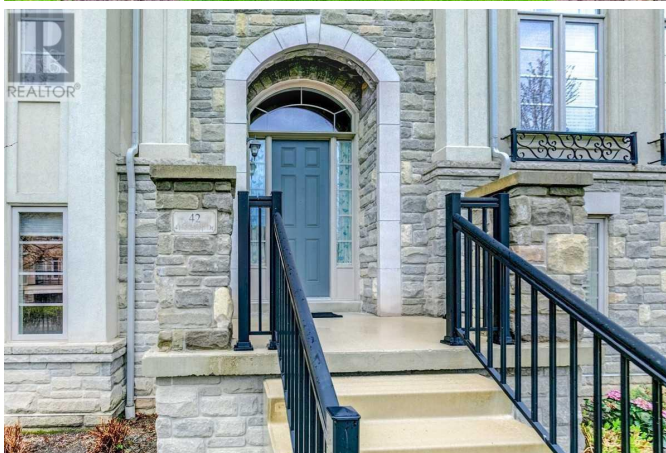

# \$1,288,000 - #42 -4135 SHIPP DR

## Listing ID: W4527963

**\$1,288,000**

5 Bedrooms, 4 Bathrooms Single Family

#42 -4135 SHIPP DR, Mississauga, Ontario,  
L4Z0A7

Welcome To The Mineola In Shipp Place!  
Largest Floorplan In Complex In Quiet  
Community Of Exclusive Luxury  
Townhomes Nestled In Heart Of Downtown  
Mississauga Boasts Rare 3485Sf Living  
Space 4 Brs, 4 Bths 9' Smooth Ceilings  
W/Sep Fam/Liv/Din Rms. Hardwd Flrs,  
Fireplace, Iron Railings, Galley Ktchn  
W/Tiled Bcksplsh, Under-Mnt Sink & Potlts  
Thruout. Grand Master Bedrm W/5Pcs  
Ensuit W/2 Sep Sinks. Uppr Flr Lndry Rm.  
Steps From Sq One Mall Entr 1 & 9\*\*\*\*  
EXTRAS \*\*\*\* S/S Fridge, S/S Oven, S/S  
Hoodfan, S/S Dishwasher, Wolf Cooktop,  
Lg Washer & Dryer, 2018 A/C & All Elfs. 2  
Car Gg + 2 Car Drv. Archd Wdws, Juliet  
Blcny, 2 Skylts. Stucco & Stone Ext Prof  
Lndscpd W/Gas Ln Fr Bbqs (id:10113)